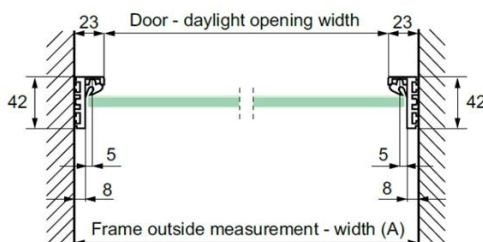

PRODUCT SHEET

Description:

Alu. Anodized L-Profile, 2500mm, F/"Zapp" Door System

Item number:

28.25.300-9

Units	Box	Carton	HS Code	Barcode
Pcs.	1	15	7604299090	

5704866469180

SISO A/S