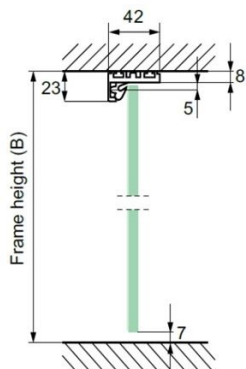

PRODUCT SHEET

Description:

Alu. Anodized L-Profile, 2500mm, F/"Zapp" Door System

Item number:

28.25.300-9

Units	Box	Carton	HS Code	Barcode
Pcs.	1	15	7604299090	

5704866469180

SISO A/S