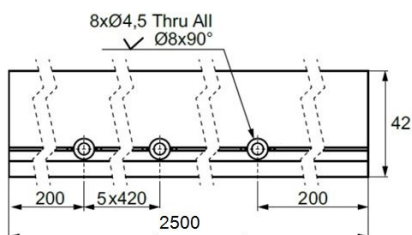

PRODUCT SHEET

Description:

Alu. Anodized L-Profile, 2500mm, F/"Zapp" Door System

Item number:

28.25.300-9

Units	Box	Carton	HS Code	Barcode
Pcs.	1	15	7604299090	

5704866469180

SISO A/S