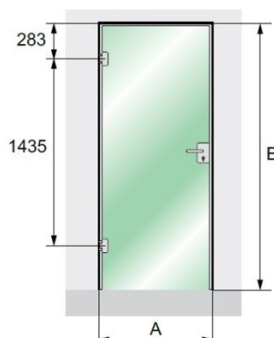

PRODUCT SHEET

Description:

Alu. Anodized L-Profile, 2500mm, F/"Zapp" Door System

Item number:

28.25.300-9

Units	Box	Carton	HS Code	Barcode
Pcs.	1	15	7604299090	

5704866469180

SISO A/S