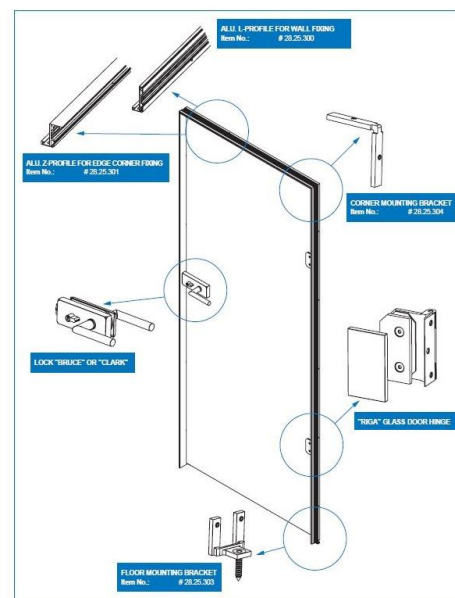

PRODUCT SHEET

Description:

Alu. Anodized L-Profile, 2500mm, F/"Zapp" Door System

Item number:

28.25.300-9

Units	Box	Carton	HS Code	Barcode
Pcs.	1	15	7604299090	

5704866469180

SISO A/S